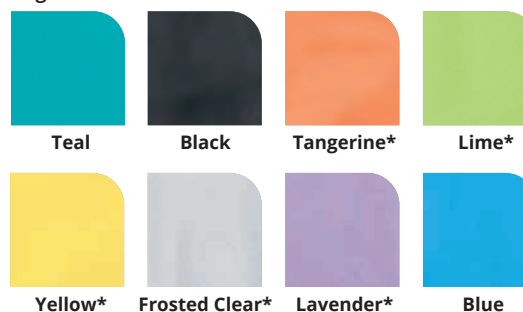

## ROSE™

Size: 15W x 18H x 4  
2.5 mil.

Imprint	Item #	150	250	500	1000	3000
 FLEKO INK PRINT	37D1518	1.54	1.00	0.84	0.80	0.74 A
 FOIL PRINT	37D1518H	1.86	1.32	1.16	1.12	1.06 A
 DYNAMIC COLOR	DYD1518*	1.94	1.40	1.24	1.20	1.14 A

### Bag Colors Available:

\* Dynamic Color only available on Tangerine, Lime, Yellow, Frosted Clear, and Lavender.

	FLEKO INK PRINT	FOIL PRINT	DYNAMIC COLOR
SET-UP	\$65 per color, per design (G).	\$85 per color, per design (G).	\$55 per design (G).
RE-ORDER SET-UP	<b>NO SET-UP CHARGE.</b>	<b>NO SET-UP CHARGE.</b>	\$35 per design (G).
ADDITIONAL LOCATION	\$0.20 per bag (G).	\$0.40 per bag (G).	N/A
ADDITIONAL COLOR	\$0.20 per color, per side, per bag (G).	\$0.40 per color, per side, per bag (G).	N/A
PRODUCTION TIME**	4 business days after all final approvals.	4 business days after all final approvals.	8 business days after all final approvals.
COLUMN PRICING	Per bag, one-color imprint, one location. Plate charge is additional.	Per bag, one-color imprint, one location. Plate charge is additional.	Per bag, multi-color imprint, one side. Set-up charge is additional.
PLAIN BAGS	20% off Flexo Ink Print bag price. Ships next business day.		
BROKEN BOX CHARGE	\$10 (G) – Plain bags only.		
ART SPECS/IMPRINT COLORS	Refer to pages 206-210, 219.		
RUSHES & ADDITIONAL SERVICES	Refer to pages 206-208, 221.		